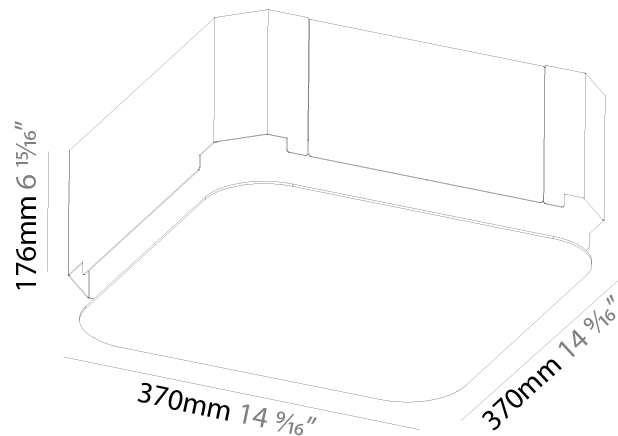

PHYSICAL

Shape: Square
Length (mm): 370
Length (in): 14 9/16
Width (mm): 370
Width (in): 14 9/16
Depth (mm): 176
Depth (in): 6 15/16
Ceiling Thickness (mm): 10 / 12.5 / 15 / 25 / 30
Ceiling Thickness (in): 3/8 or 1/2 or 9/16 or 1 or 1 3/16
Min. Recessing Depth (mm): 200
Min. Recessing Depth (in): 7 7/8
Light Distribution: Direct
Weight (kg): 4.236
Weight (lbs): 9.32
Diffuser: PMMA - Opal
Fixture Material: Extruded Aluminum / Steel
Cut-out Measurements: 405mm / 15 15/16" x 405mm 15 15/16"
Upon Request: Unique Sizes Unique Ceiling Thickness Unique Mounting Depth Spot Inserts

ELECTRICAL

Lamp Type: LED (Zhaga Standard)
Input Wattage (W): 13.2
Total Output Wattage (W): 12.4
Dimming: Non-Dimmable
Driver Included: Yes
Driver Location: Integrated
Driver Type: Constant Current - Universal
Driver Class: Class 2
Input Voltage (V): 120 - 277
Constant Current (MA): 350
Upon Request: (Not included - see components) Integral: 0-10Vdc dimming / Phase dimming 120Vac only

LED

Color Temperature (°K): 3000 / 3500 / 4000
Max. Delivered Lumen (lm): 1090 / 1107 / 1130
CRI: >80 CRI
Efficiency (%): 0.804
Lamp Life (hrs): 50000
Upon Request: RGB-W Tunable White Special Color Temperature CRI90

OPTICAL

RATINGS AND CERTIFICATIONS

Certified By: Certified for North American Standards
IP rating: IP20

200mm
7 7/8"

405mm x 405mm
15 15/16" x 15 15/16"

10 | 12 1/2 | 15 | 25 | 30mm
3/8" | 1/2" | 9/16" | 1" | 3/16"